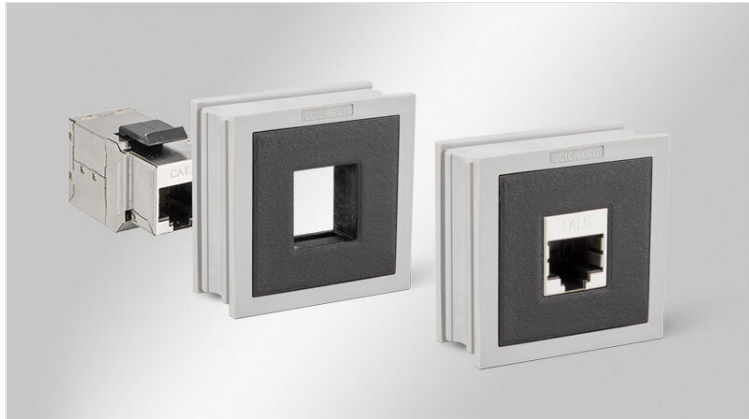

AT-KS adaptertulen

gebaseerd op KT groot, voor Keystone-modules

IP54

RIA

HL3
EN 45545-2

ECOLAB
certified

UV
ISO 4892-2A

RoHS
compliant

REACH
COMPLIANCE

Made in
Germany

WE
CONTROL
COMPONENTS

[Bestel direct online @ CC Nederland »](#)

[Voor aanvragen uit België klik hier »](#)

The grommet AT-KS is constructed on the basis of a large KT cable grommet. The polyamide body is moulded with elastomer.

The cut-out enables a snap-in assembly of all couplers based on the Keystone system. If required the [keystone couplers](#) can be disassembled with a screwdriver.

The insertion of AT-KS into an icotek cable entry frame enables the routing of cables with and without connectors in combination with the creation of interfaces for Keystone couplers within one cable entry system. Separate cut-outs for connectors are no longer necessary.

AT-KS provides ingress protection of up to IP54 (depending on the Keystone coupler type and manufacturer).

Specificaties

IP-classificatie (EN 60529)	IP54
Materiaal	Elastomeer Basisframe: Polyamide
Vlam klasse	UL94-V0, zelfdovend
Temperatuur	-40 C° tot 100 C°
Eigenschappen	zonder siliconen, halogeenvrij